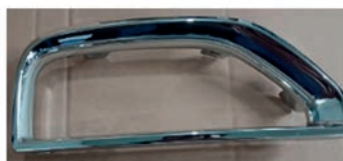

TIGGO 5X 19/20

P/CHOQUE DIANT PTO
28615 - RF

TIGGO 5X 19/22

CAPO
28626 - RF

TIGGO 5X 19/22

FRISO GRADE P/CHOQUE TRAS
CROM
28622 - LD - RF
28623 - LE - RF

TIGGO 5X 19/22

GRADE P/CHOQUE TRAS C/F
SENSOR
28620 - LD - RF
28621 - LE - RF