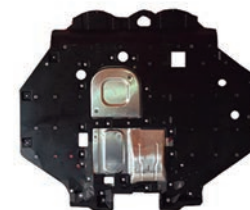

HRV 15/21

DEFLETOR INFERIOR CENTRAL
28504 - RF