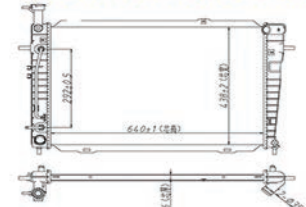

TUCSON 05/16 SPORTAGE 05/08 2.0

RADIADOR C/AR AUT
29869 - RF